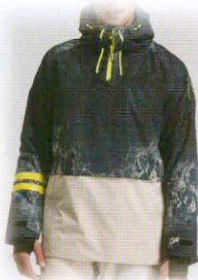

EXCES RF ANORAK
RLKMJ12